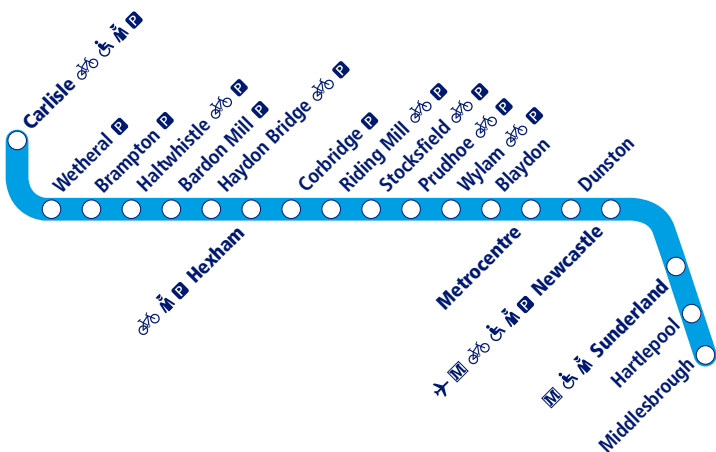

NORTHERN

4

Train times

13 December 2020 –
15 May 2021

Sunderland and Newcastle to Hexham and Carlisle

- Parking available
- Staff in attendance
- Bicycle store facility
- Metro Interchange stations
- Disabled assistance available
- Airport link

This timetable shows all train services between **Newcastle, Hexham** and **Carlisle**.

How to read this timetable

Look down the left hand column for your departure station. Read across until you find a suitable departure time. Read down the column to find the arrival time at your destination. Through services are shown in bold type (this means you won't have to change trains). Connecting services are shown in light type. If you travel on a connecting service, change at the next station shown in bold or if you arrive on a connecting service, change at the last station shown in bold, unless a footnote advises otherwise.